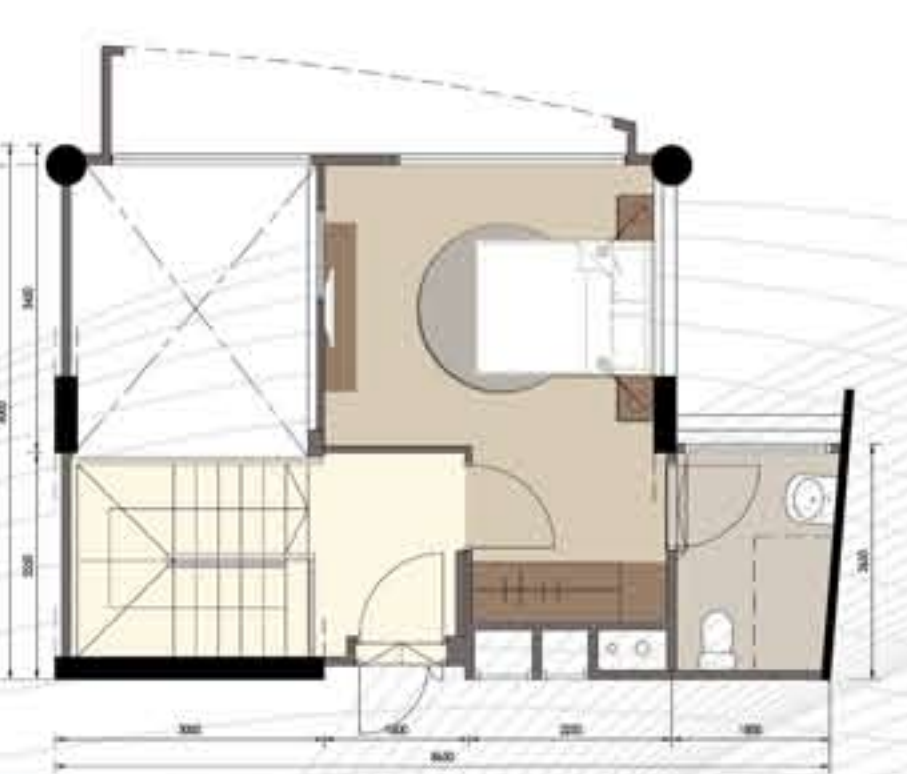

X - BLOCK MULTIPLIER

Weaving Green & Blue

5R-3 Loft

Unit Type 5R-3	110.49m ²
ROOMS	AREA
Living/Dining	29.3m ²
Master Bedroom	15.3m ²
Bedroom 1	11.1m ²
Bedroom 2	11.1m ²
Bath 1	5.8m ²
Master bath	4.3m ²
Kitchen	6.0m ²
Service Yard	3.6m ²
Household Shelter	3.6m ²

The Generic X-block type is replicable into different variants for different unit distributions and can be expanded into the mega block

4R-1

Unit Type 4R-1	90.49m ²
ROOMS	AREA
Living/Dining	24.1m ²
Master Bedroom	12.3m ²
Bedroom 1	11.0m ²
Bedroom 2	11.0m ²
Bath 1	3.1m ²
Master bath	3.5m ²
Kitchen	6.3m ²
Service Yard	3.3m ²
Household Shelter	2.8m ²

5R-1

Unit Type 5R-1	110.00m ²
ROOMS	AREA
Living/Dining	30.5m ²
Master Bedroom	14.0m ²
Bedroom 1	11.0m ²
Bedroom 2	11.0m ²
Bath 1	3.5m ²
Master bath	3.6m ²
Kitchen	9.7m ²
Service Yard	3.5m ²
Household Shelter	2.8m ²
Study	5.0m ²