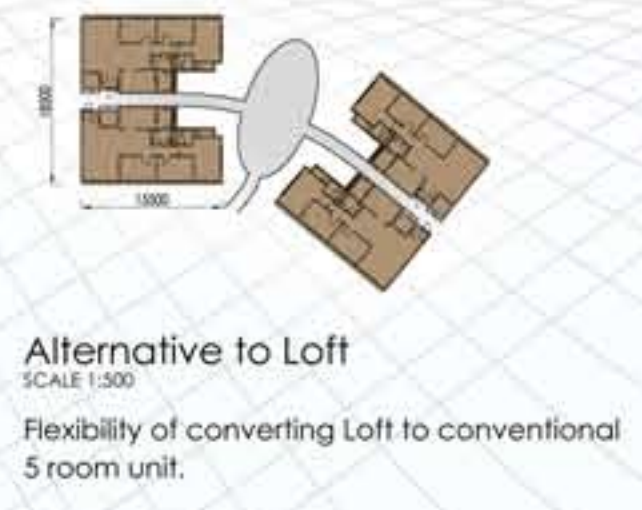

X - BLOCK MULTIPLIER

Weaving Green & Blue

5R-3 Loft

Unit Type 5R-3	110.49m ²
ROOMS	AREA
Living/Dining	29.3m ²
Master Bedroom	15.3m ²
Bedroom 1	11.1m ²
Bedroom 2	11.1m ²
Bath 1	5.8m ²
Master bath	4.3m ²
Kitchen	6.0m ²
Service Yard	3.6m ²
Household Shelter	3.6m ²

The Generic X-block type is replicable into different variants for different unit distributions and can be expanded into the mega block

4R-1

Unit Type 4R-1	90.49m ²
ROOMS	AREA
Living/Dining	24.1m ²
Master Bedroom	12.3m ²
Bedroom 1	11.0m ²
Bedroom 2	11.0m ²
Bath 1	3.1m ²
Master bath	3.5m ²
Kitchen	6.3m ²
Service Yard	3.3m ²
Household Shelter	2.8m ²

5R-1

Unit Type 5R-1	110.00m ²
ROOMS	AREA
Living/Dining	30.5m ²
Master Bedroom	14.0m ²
Bedroom 1	11.0m ²
Bedroom 2	11.0m ²
Bath 1	3.5m ²
Master bath	3.6m ²
Kitchen	9.7m ²
Service Yard	3.5m ²
Household Shelter	2.8m ²
Study	5.0m ²