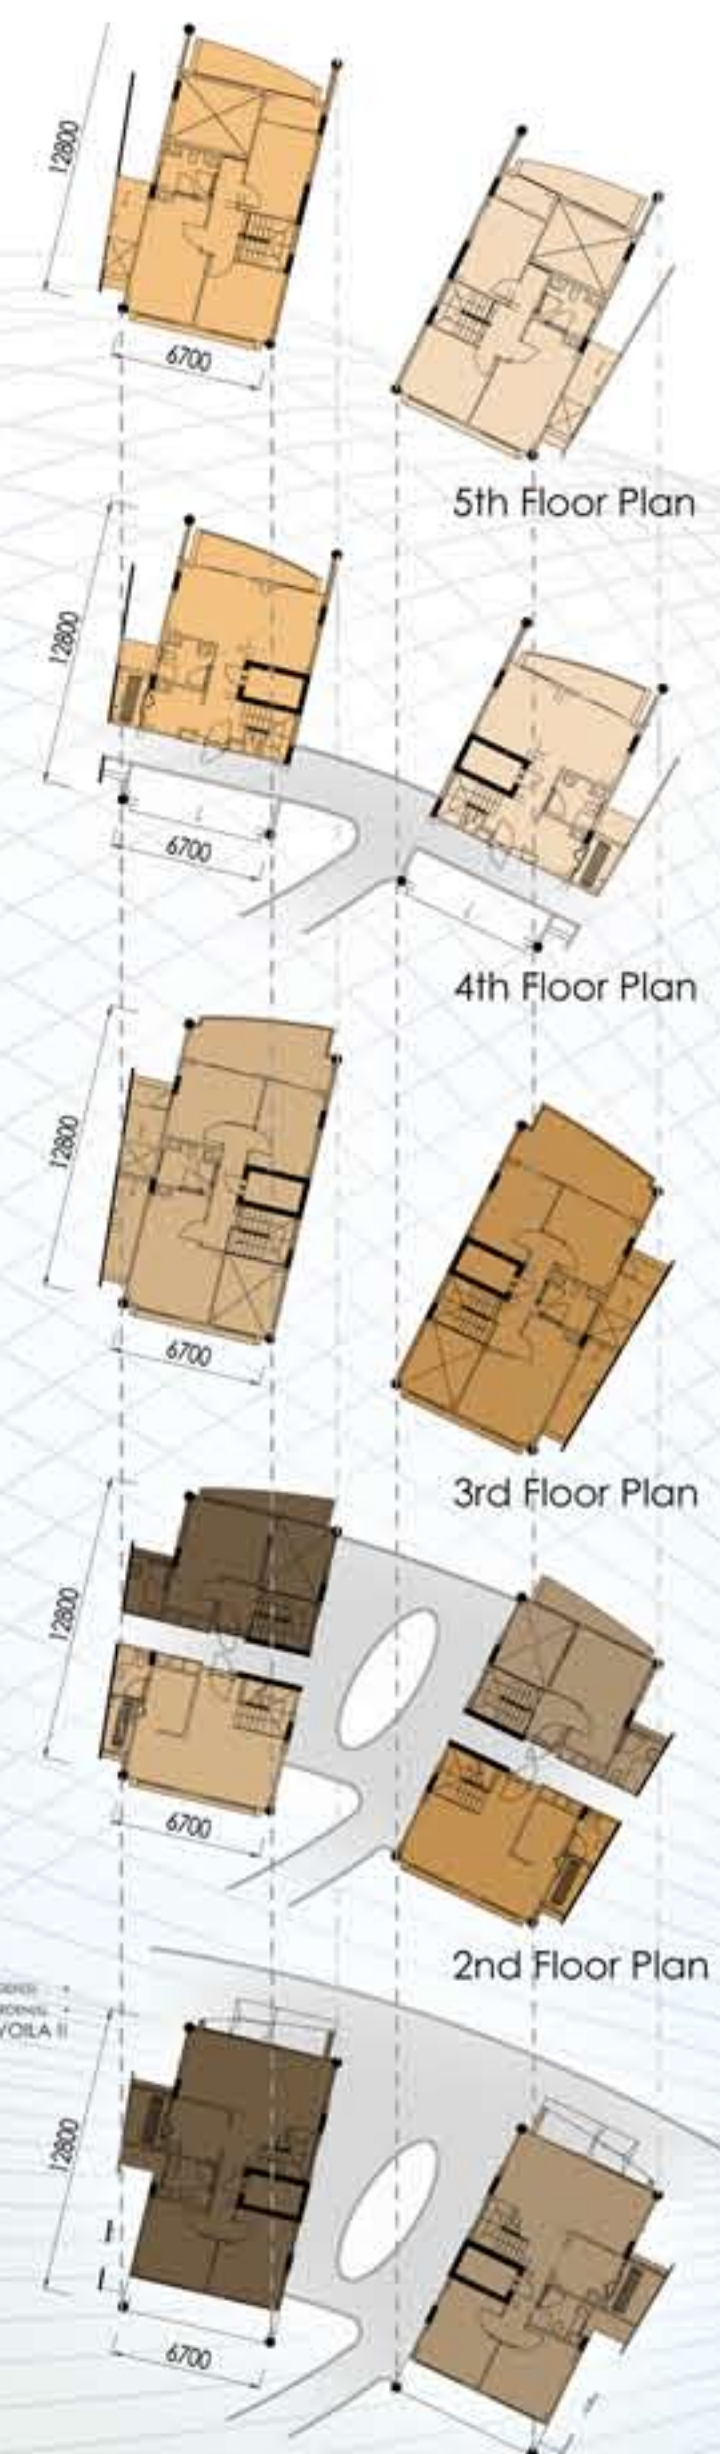

X - BLOCK MULTIPLIER

Weaving Green & Blue

5R-3 Loft

Unit Type 5R-3	110.49m ²
ROOMS	AREA
Living/Dining	29.3m ²
Master Bedroom	15.3m ²
Bedroom 1	11.1m ²
Bedroom 2	11.1m ²
Bath 1	5.8m ²
Master bath	4.3m ²
Kitchen	6.0m ²
Service Yard	3.6m ²
Household Shelter	3.6m ²

The Generic X-block type is replicable into different variants for different unit distributions and can be expanded into the mega block

4R-1

Unit Type 4R-1	90.49m ²
ROOMS	AREA
Living/Dining	24.1m ²
Master Bedroom	12.3m ²
Bedroom 1	11.0m ²
Bedroom 2	11.0m ²
Bath 1	3.1m ²
Master bath	3.5m ²
Kitchen	6.3m ²
Service Yard	3.3m ²
Household Shelter	2.8m ²

5R-1

Unit Type 5R-1	110.00m ²
ROOMS	AREA
Living/Dining	30.5m ²
Master Bedroom	14.0m ²
Bedroom 1	11.0m ²
Bedroom 2	11.0m ²
Bath 1	3.5m ²
Master bath	3.6m ²
Kitchen	9.7m ²
Service Yard	3.5m ²
Household Shelter	2.8m ²
Study	5.0m ²