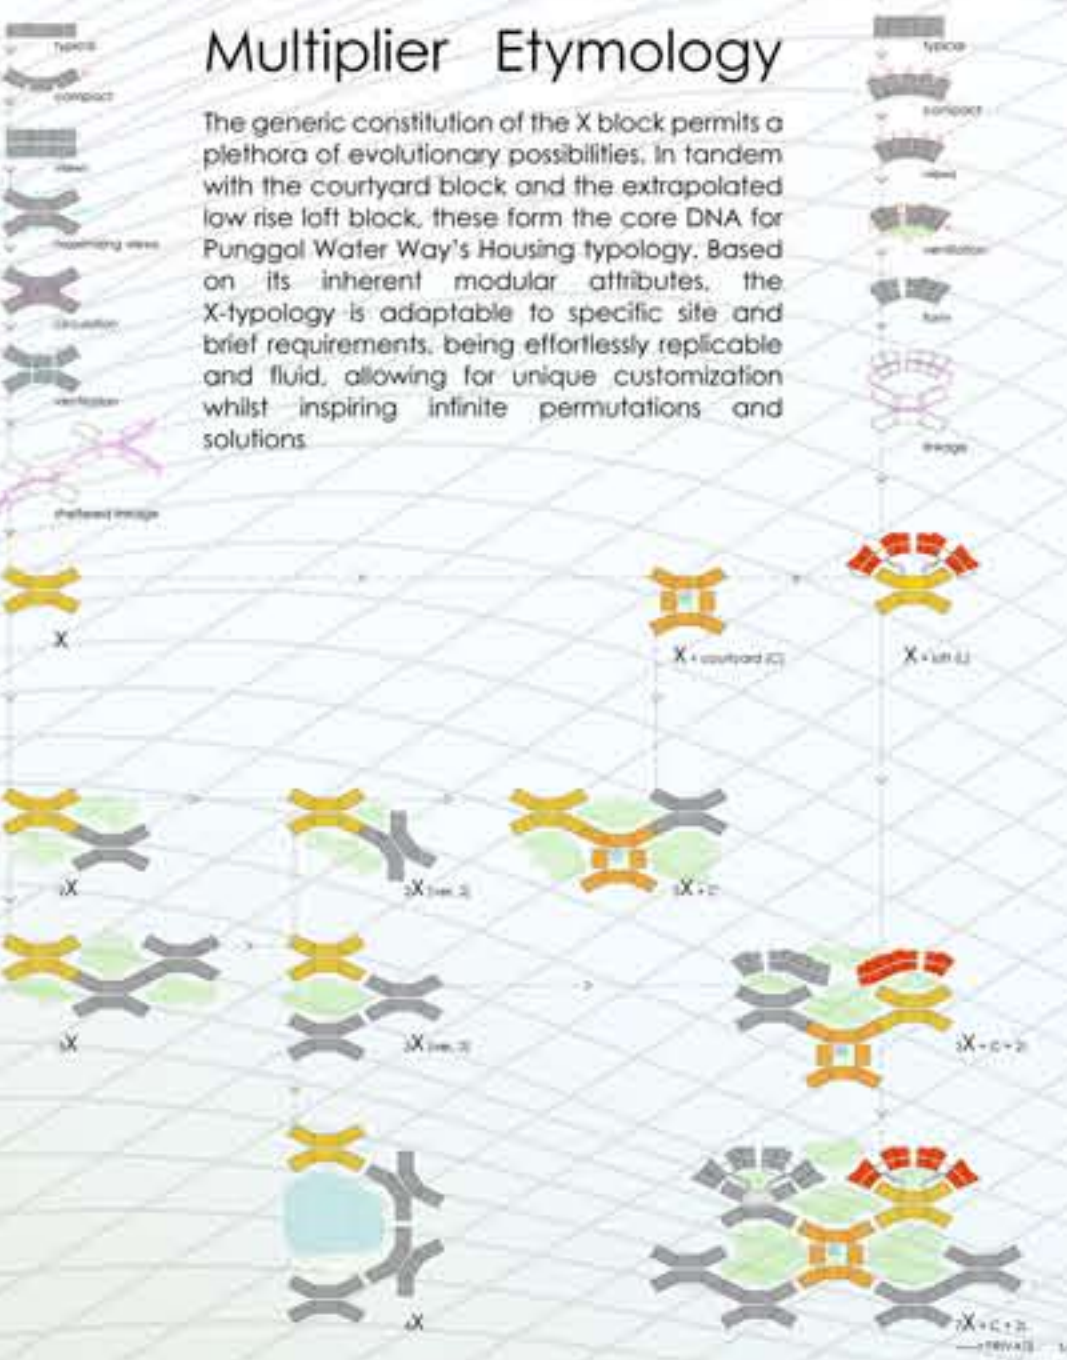

X - BLOCK MULTIPLIER

Weaving Green & Blue

5R-3 Loft

Unit Type 5R-3	110.49m ²
ROOMS	AREA
Living/Dining	29.3m ²
Master Bedroom	15.3m ²
Bedroom 1	11.1m ²
Bedroom 2	11.1m ²
Bath 1	5.8m ²
Master bath	4.3m ²
Kitchen	6.0m ²
Service Yard	3.6m ²
Household Shelter	3.6m ²

The Generic X-block type is replicable into different variants for different unit distributions and can be expanded into the mega block

4R-1

Unit Type 4R-1	90.49m ²
ROOMS	AREA
Living/Dining	24.1m ²
Master Bedroom	12.3m ²
Bedroom 1	11.0m ²
Bedroom 2	11.0m ²
Bath 1	3.1m ²
Master bath	3.5m ²
Kitchen	6.3m ²
Service Yard	3.3m ²
Household Shelter	2.8m ²

5R-1

Unit Type 5R-1	110.00m ²
ROOMS	AREA
Living/Dining	30.5m ²
Master Bedroom	14.0m ²
Bedroom 1	11.0m ²
Bedroom 2	11.0m ²
Bath 1	3.5m ²
Master bath	3.6m ²
Kitchen	9.7m ²
Service Yard	3.5m ²
Household Shelter	2.8m ²
Study	5.0m ²