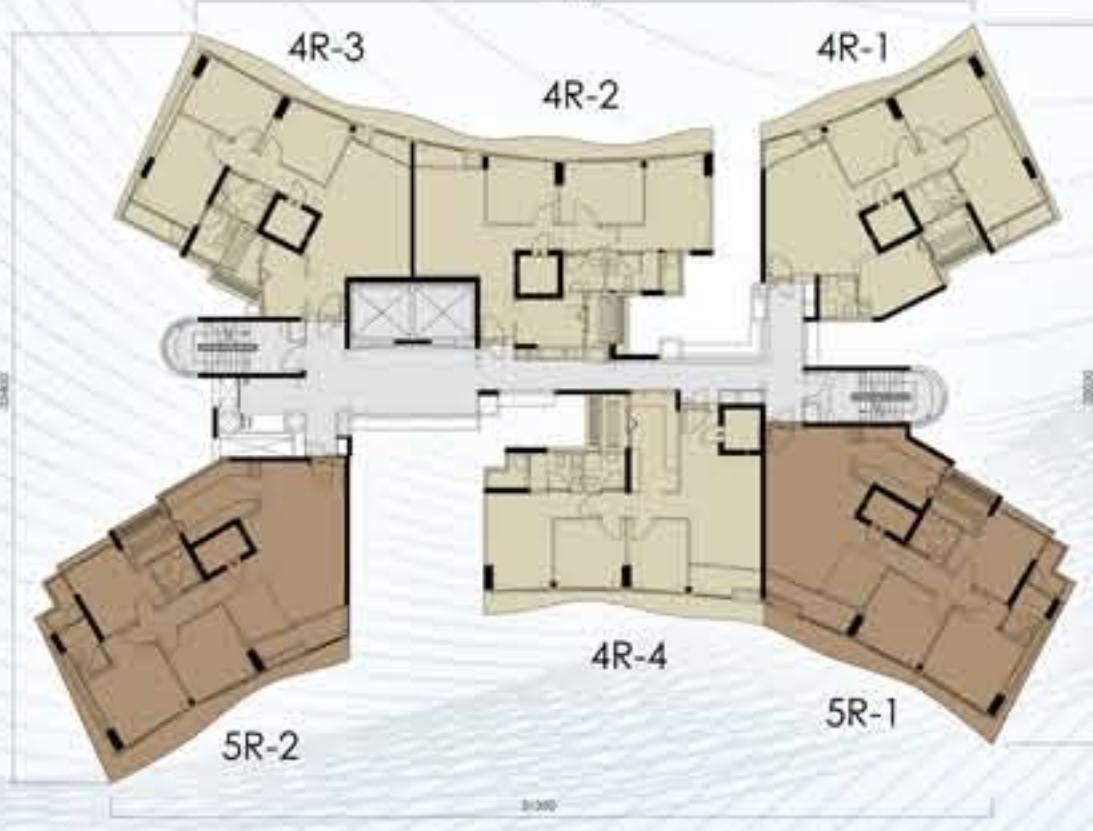

X - BLOCK MULTIPLIER

Weaving Green & Blue

5R-3 Loft

Unit Type 5R-3	110.49m ²
ROOMS	AREA
Living/Dining	29.3m ²
Master Bedroom	15.3m ²
Bedroom 1	11.1m ²
Bedroom 2	11.1m ²
Bath 1	5.8m ²
Master bath	4.3m ²
Kitchen	6.0m ²
Service Yard	3.6m ²
Household Shelter	3.6m ²

The Generic X-block type is replicable into different variants for different unit distributions and can be expanded into the mega block

4R-1

Unit Type 4R-1	90.49m ²
ROOMS	AREA
Living/Dining	24.1m ²
Master Bedroom	12.3m ²
Bedroom 1	11.0m ²
Bedroom 2	11.0m ²
Bath 1	3.1m ²
Master bath	3.5m ²
Kitchen	6.3m ²
Service Yard	3.3m ²
Household Shelter	2.8m ²

5R-1

Unit Type 5R-1	110.00m ²
ROOMS	AREA
Living/Dining	30.5m ²
Master Bedroom	14.0m ²
Bedroom 1	11.0m ²
Bedroom 2	11.0m ²
Bath 1	3.5m ²
Master bath	3.6m ²
Kitchen	9.7m ²
Service Yard	3.5m ²
Household Shelter	2.8m ²
Study	5.0m ²